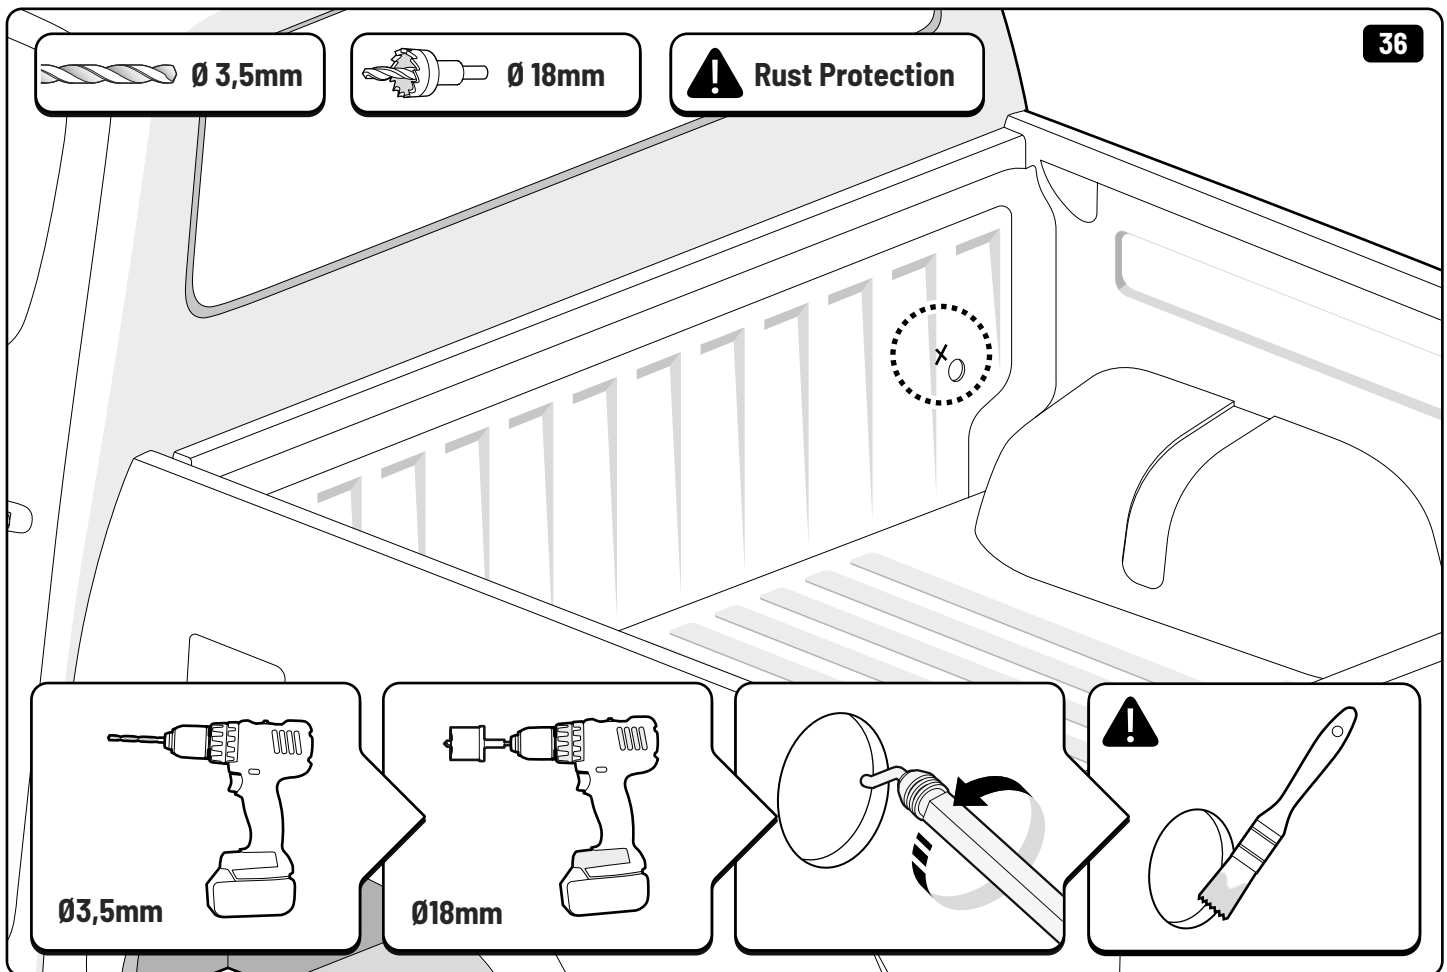

Only to be installed by authorized personnel

X: 660mm Y: 260mm

! ONLY WITH LINER

! ONLY WITH LINER

49

! ONLY WITH LINER

50

x6