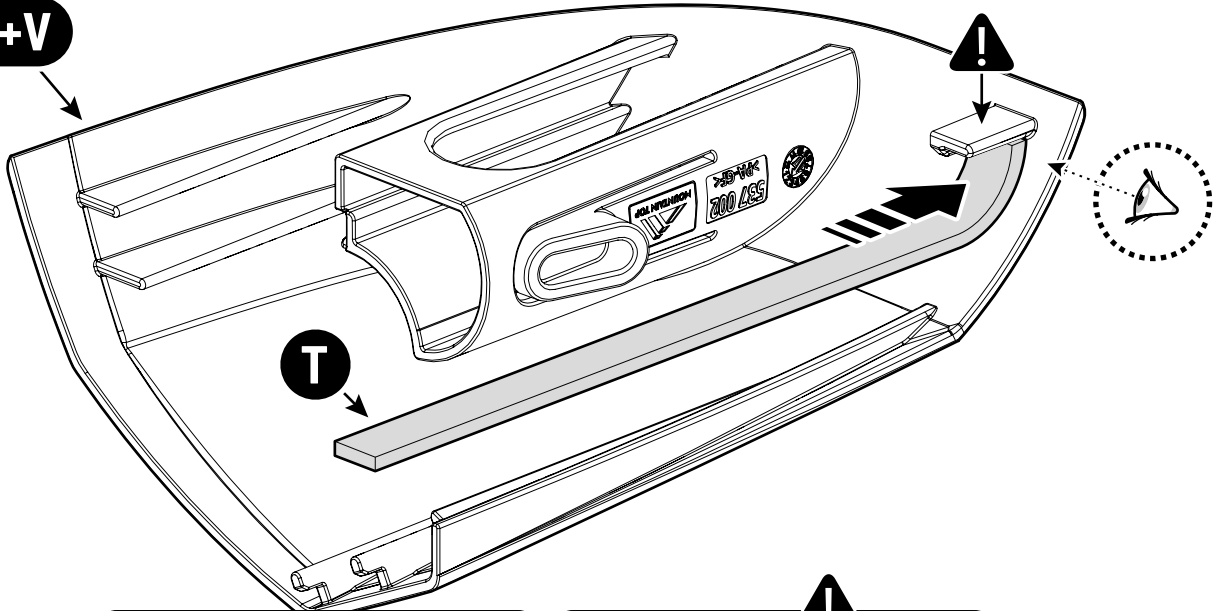

Only to be installed by authorized personnel

X: 660mm Y: 260mm

! ONLY WITH LINER

! ONLY WITH LINER

49

! ONLY WITH LINER

50

x6

LOCTITE 243

x2

13mm 10Nm

U+V

T

U+V

 Reset

Steps	Page	Done by
Mounting rubber cross	8	
Mounting gliding rail in canister	15	
Holes for drain	23-25	
Width + Cross measurement	35	
Tightening the clamp screw	37	
Mounting drain	46	