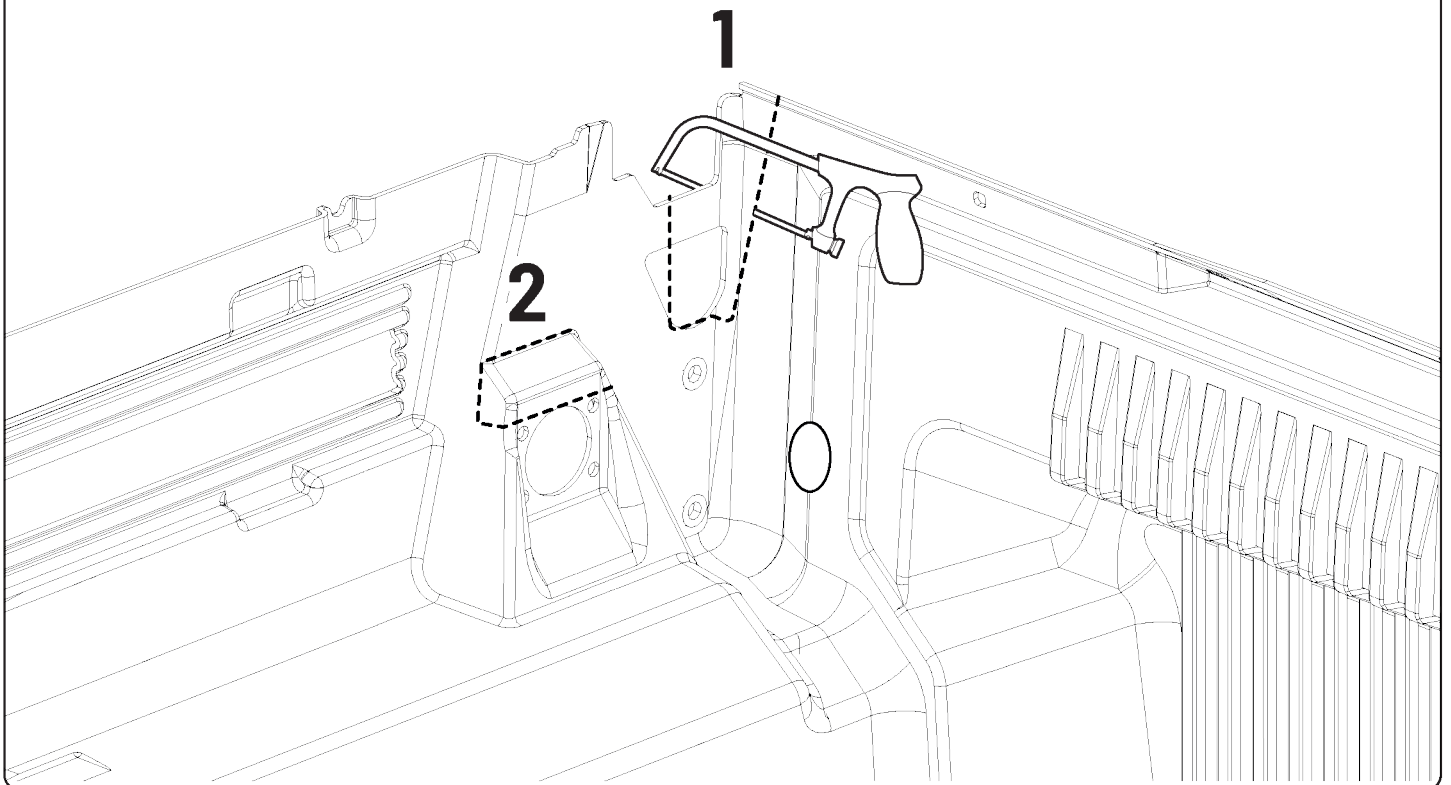

X: 660mm Y: 260mm

33

Ø32mm

Ø40mm

Rust Protection

34

Ø3,5mm

Ø32/40mm

Only to be installed by authorized personnel

X: 660mm Y: 260mm

! ONLY WITH LINER

! ONLY WITH LINER

49

! ONLY WITH LINER

50

x6