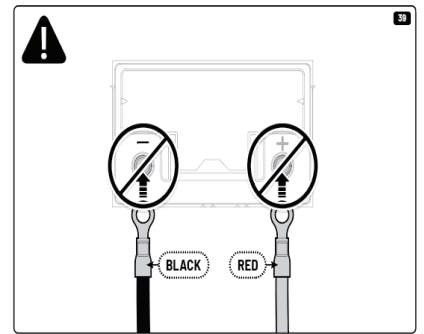

Only to be installed by authorized personnel

X: 660mm Y: 260mm

! ONLY WITH LINER

! ONLY WITH LINER

49

! ONLY WITH LINER

50

x6