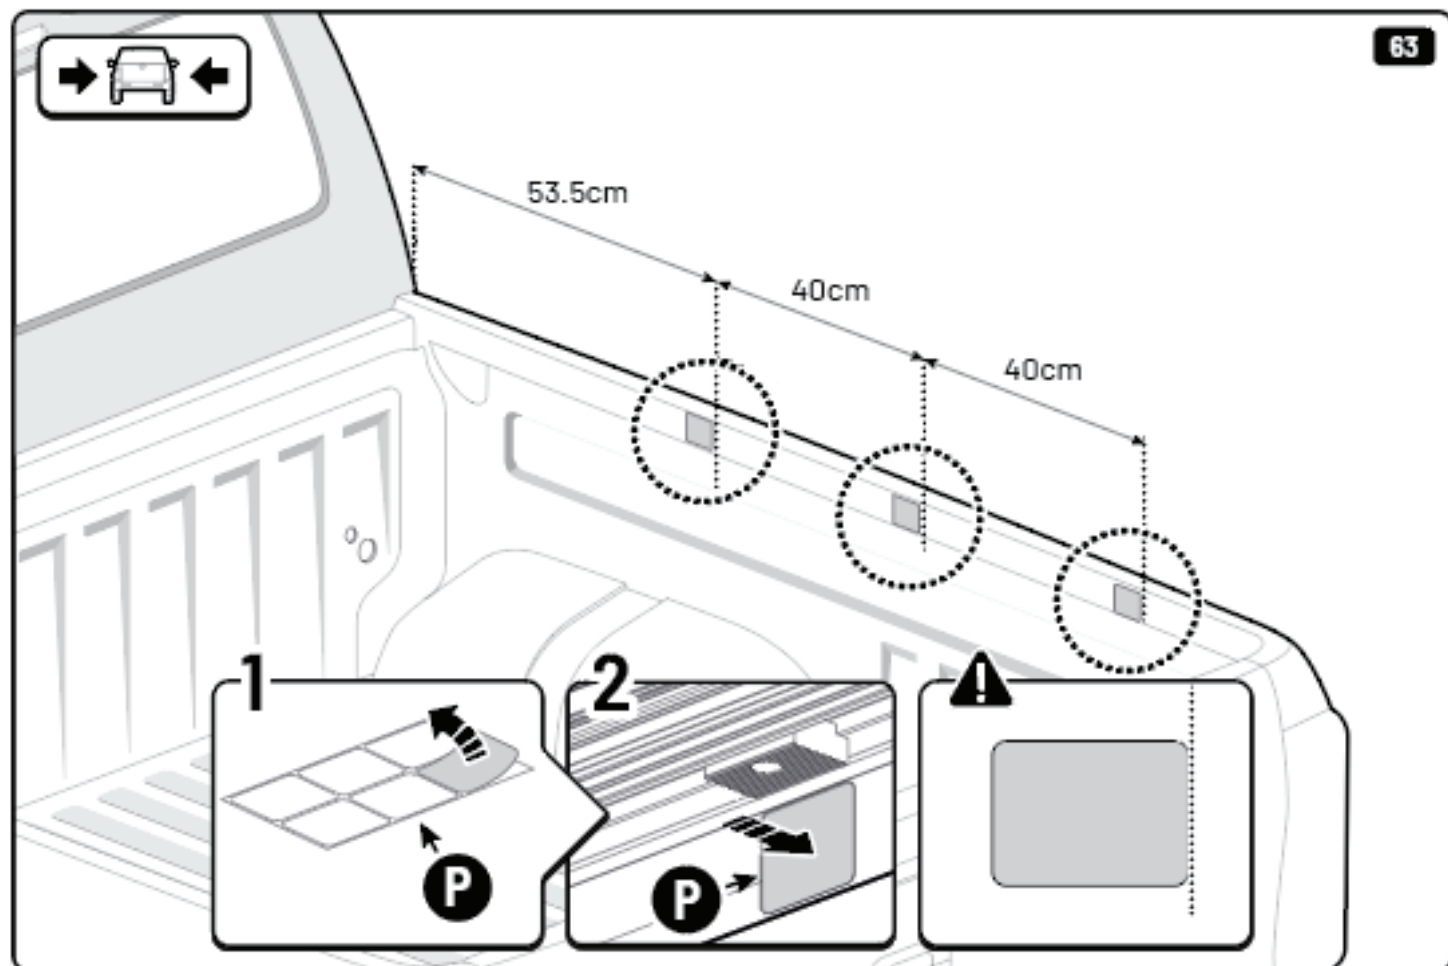

X: 660mm Y: 260mm

33

Ø32mm

Ø40mm

Rust Protection

34

Ø3,5mm

Ø32/40mm

Only to be installed by authorized personnel

X: 660mm Y: 260mm

! ONLY WITH LINER

! ONLY WITH LINER

49

! ONLY WITH LINER

50

x6