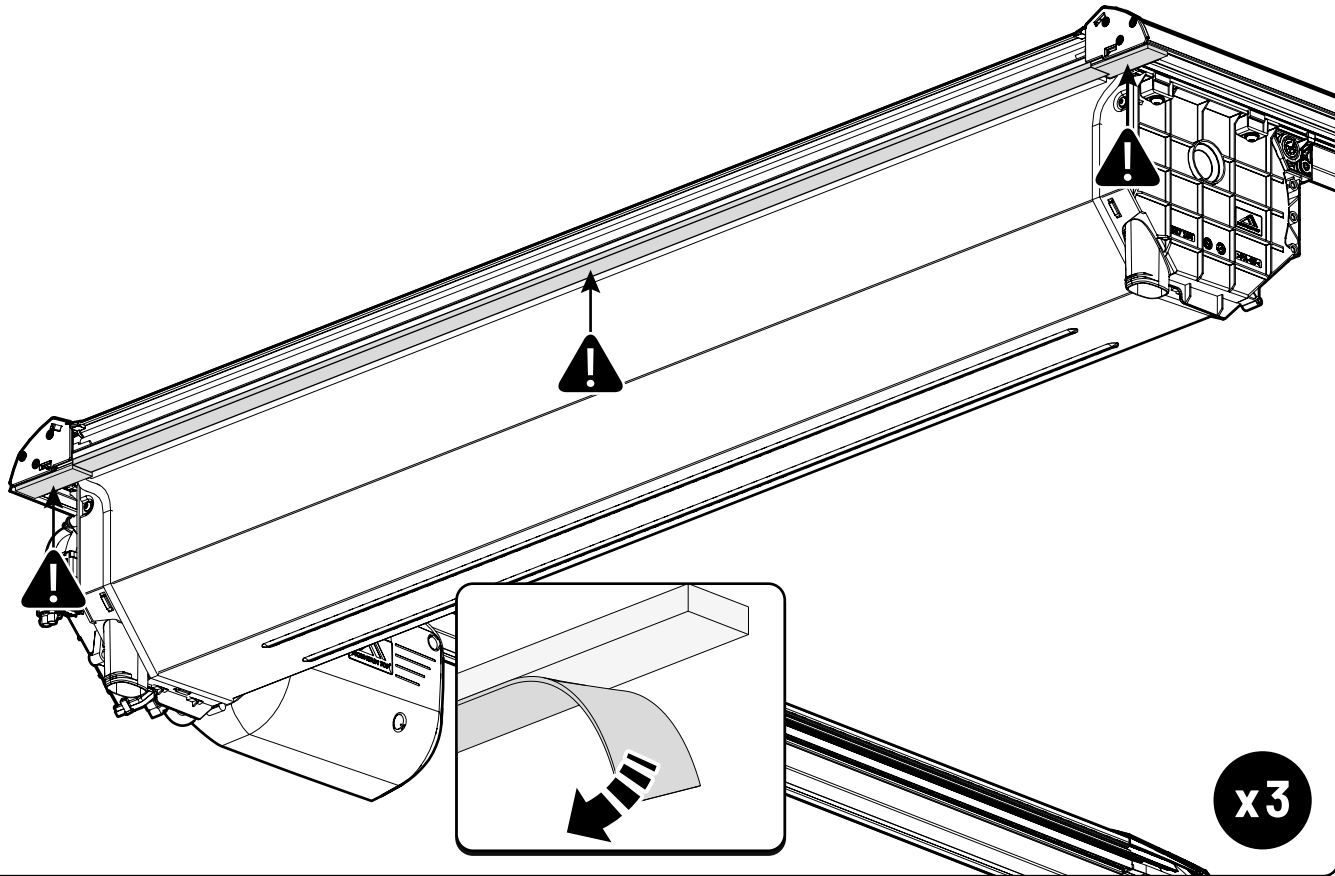

X: 660mm Y: 260mm

33

Ø32mm

Ø40mm

Rust Protection

34

Ø3,5mm

Ø32/40mm