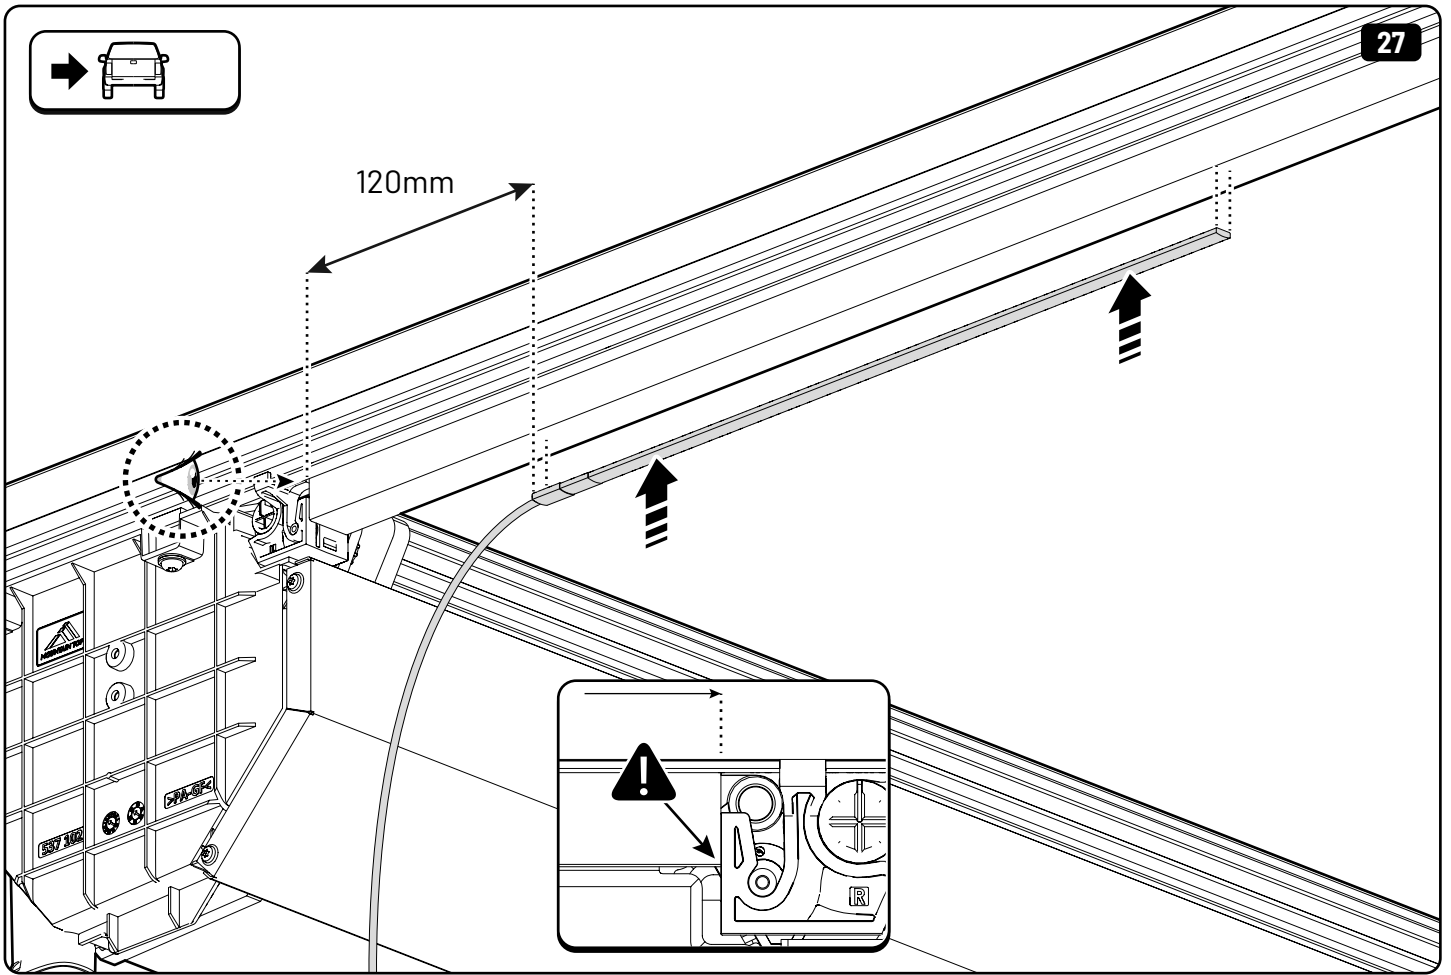

X: 660mm Y: 260mm

33

Ø32mm

Ø40mm

Rust Protection

34

Ø3,5mm

Ø32/40mm