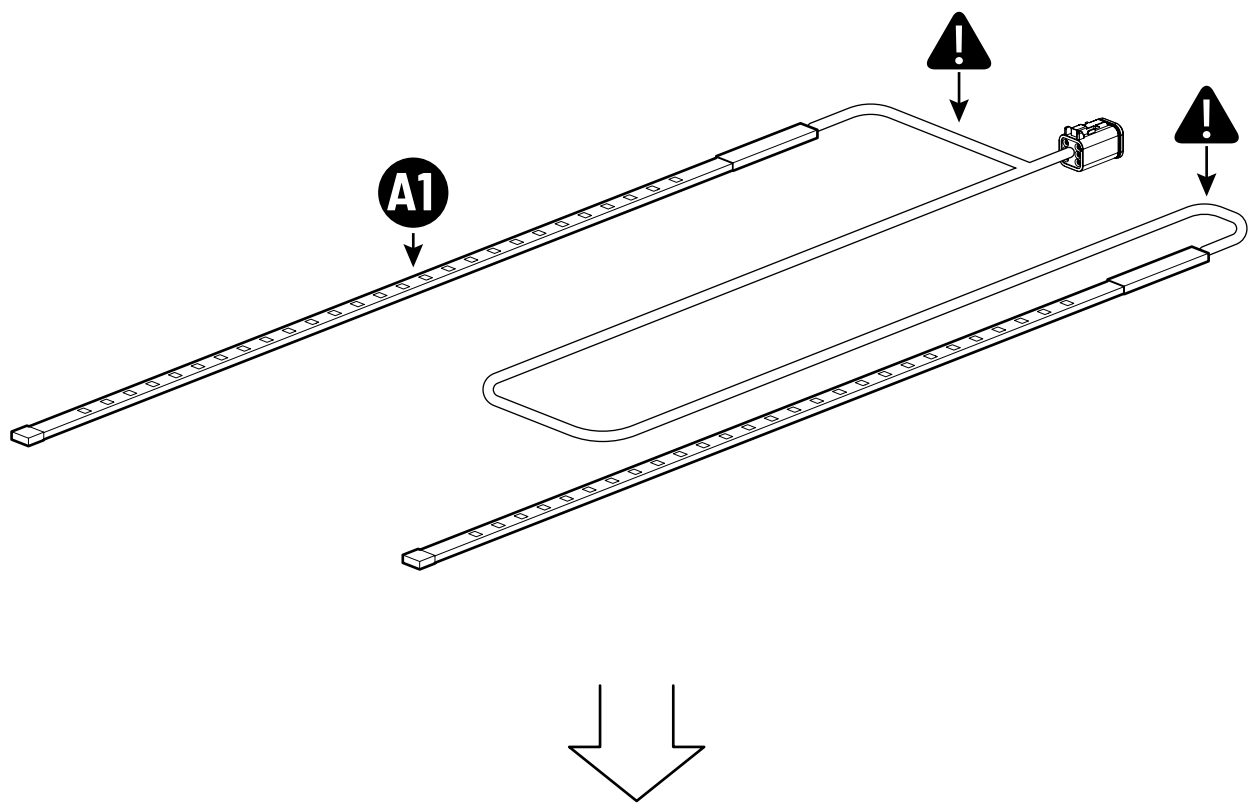

IEC

Sharp edge

C

D

A

B

Water & sponge

1

X: 660mm Y: 260mm

33

Ø32mm

Ø40mm

Rust Protection

34

Ø3,5mm

Ø32/40mm

Only to be installed by authorized personnel

X: 660mm Y: 260mm

! ONLY WITH LINER

! ONLY WITH LINER

49

! ONLY WITH LINER

50

x6