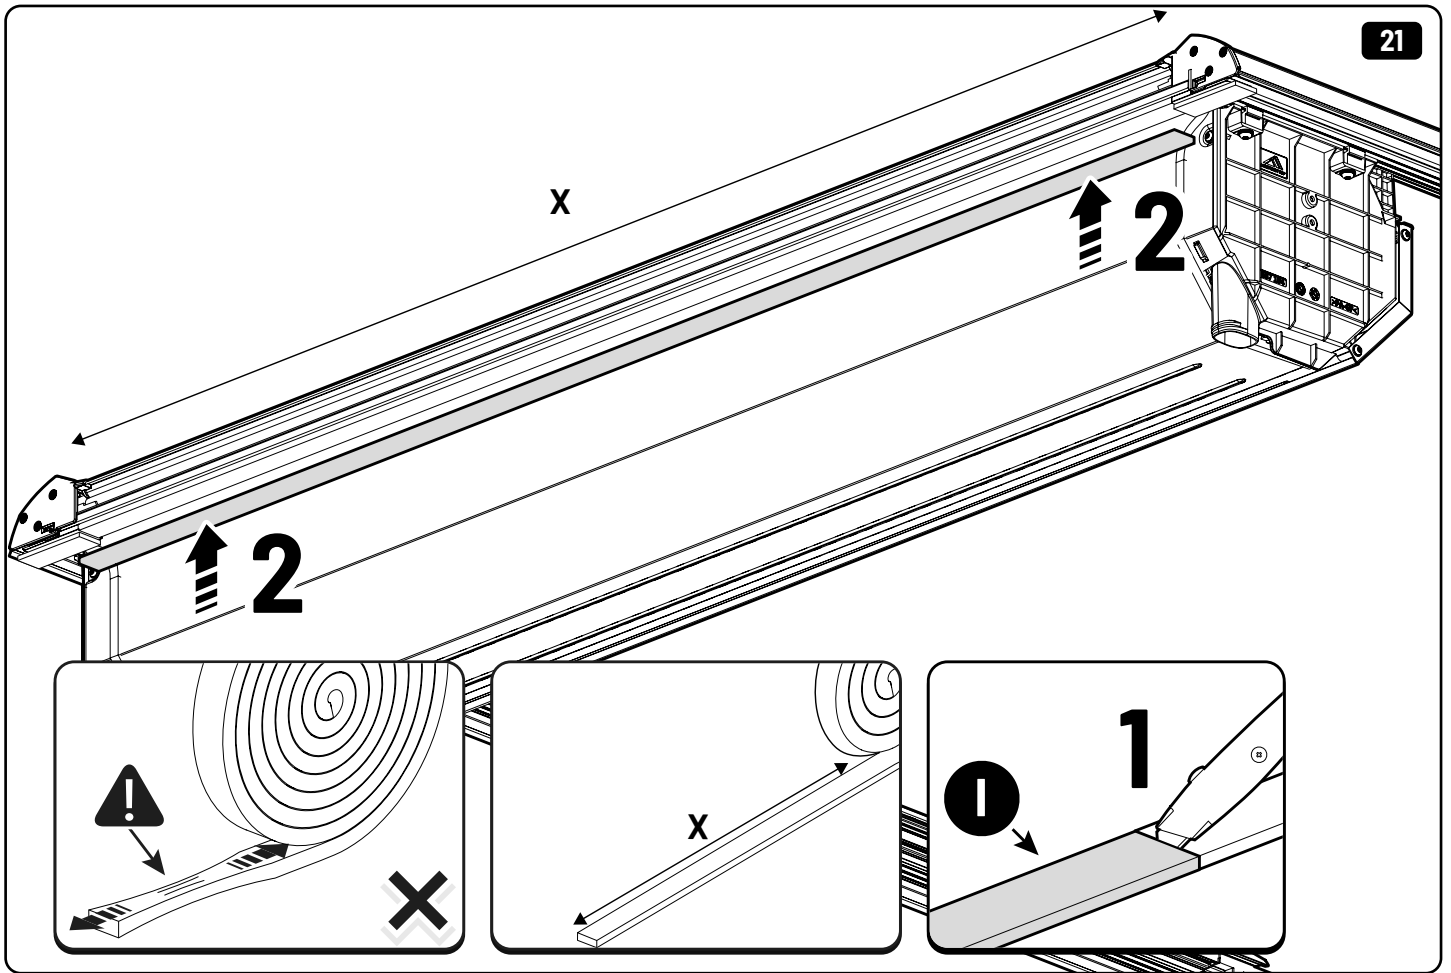

X: 660mm Y: 260mm

33

Ø32mm

Ø40mm

Rust Protection

34

Ø3,5mm

Ø32/40mm