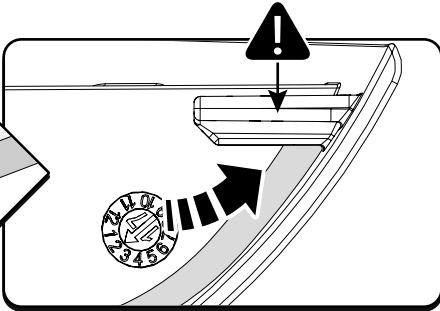

Only to be installed by authorized personnel

X: 660mm Y: 260mm

! ONLY WITH LINER

! ONLY WITH LINER

49

! ONLY WITH LINER

50

x6

LOCTITE 243

x2

13mm 10Nm

U+V

T

U+V

 Reset

Steps	Page	Done by
Mounting rubber cross	8	
Mounting gliding rail in canister	15	
Holes for drain	23-25	
Width + Cross measurement	35	
Tightening the clamp screw	37	
Mounting drain	46	