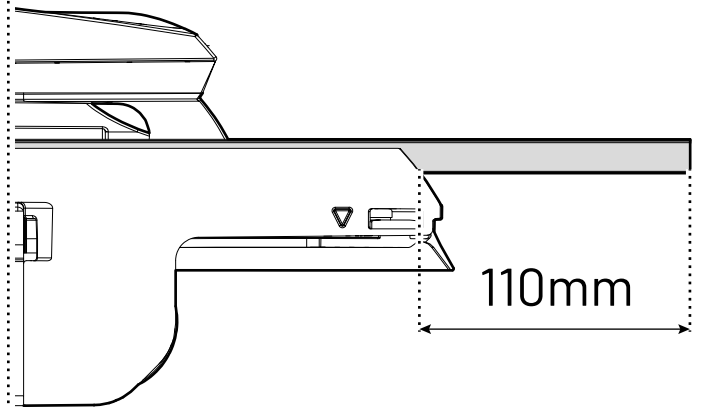

2

3

4

x2

1

2

 **LOCTITE 243**

14

X: 660mm Y: 260mm

33

Ø32mm

Ø40mm

Rust Protection

34

Ø3,5mm

Ø32/40mm