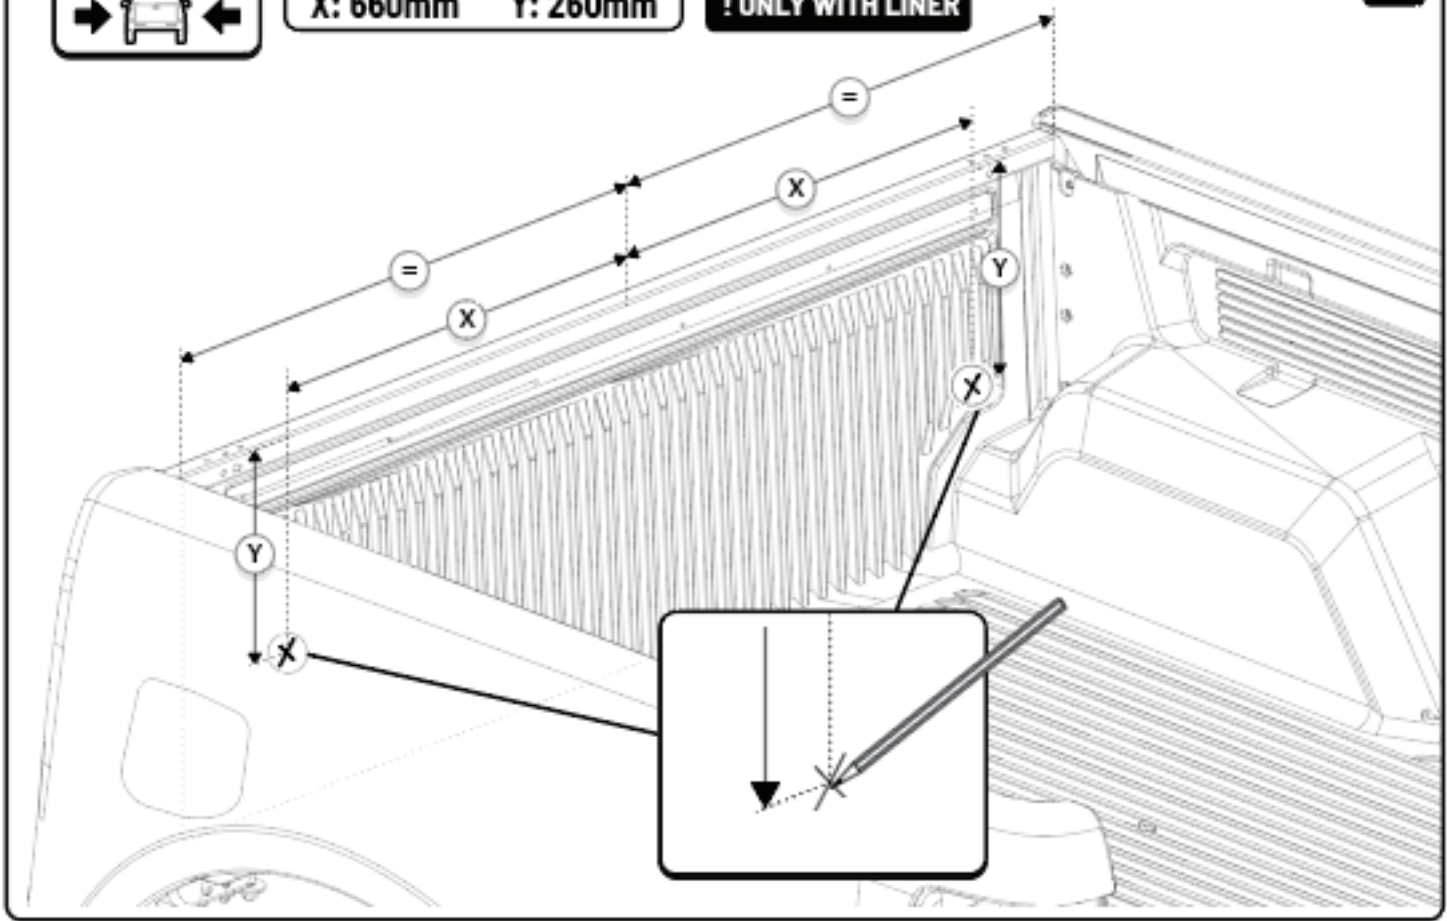

X: 660mm Y: 260mm

33

Ø32mm

Ø40mm

Rust Protection

34

Ø3,5mm

Ø32/40mm

Only to be installed by authorized personnel

X: 660mm Y: 260mm

! ONLY WITH LINER

! ONLY WITH LINER

49

! ONLY WITH LINER

50

x6