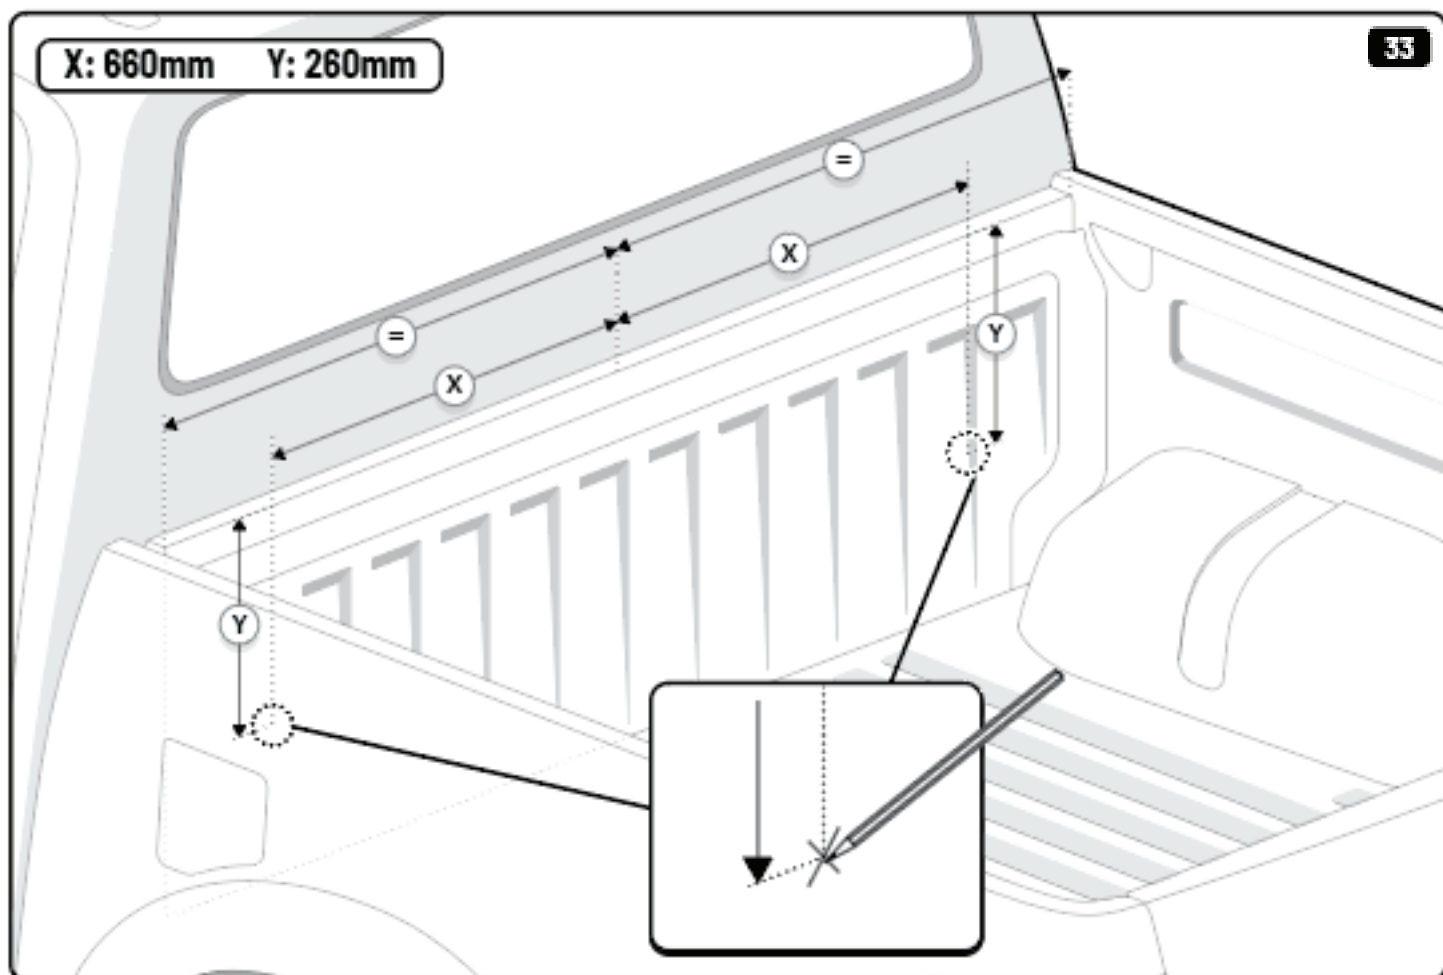

X: 660mm Y: 260mm

33

Ø32mm

Ø40mm

Rust Protection

34

Ø3,5mm

Ø32/40mm