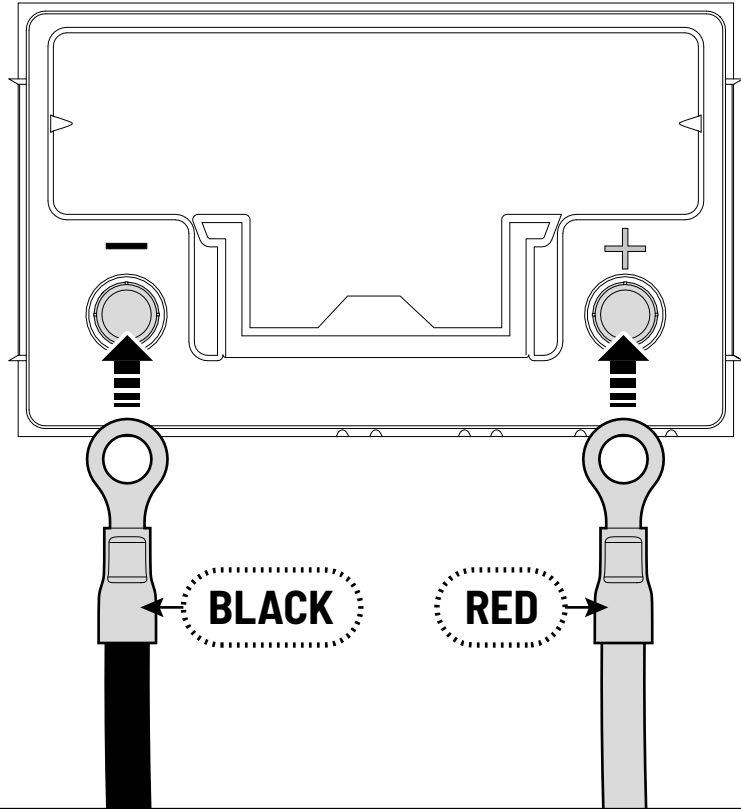

LOCTITE 243

x2

13mm 10Nm

U+V

T

U+V

 Reset

Steps	Page	Done by
Mounting rubber cross	8	
Mounting gliding rail in canister	15	
Holes for drain	23-25	
Width + Cross measurement	35	
Tightening the clamp screw	37	
Mounting drain	46	