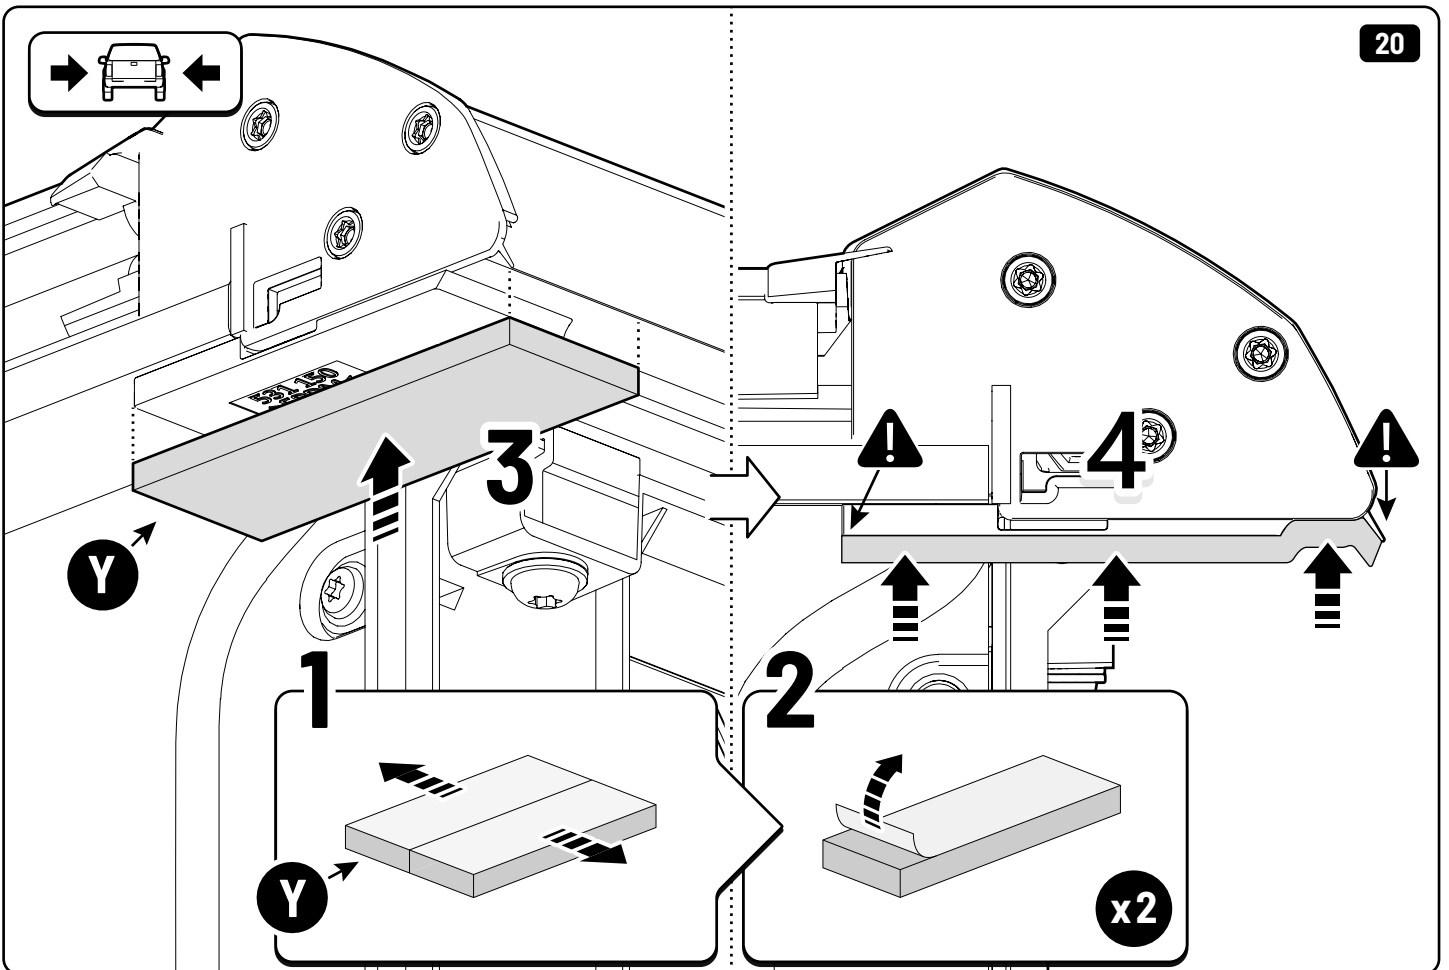

X: 660mm Y: 260mm

33

Ø32mm

Ø40mm

Rust Protection

34

Ø3,5mm

Ø32/40mm