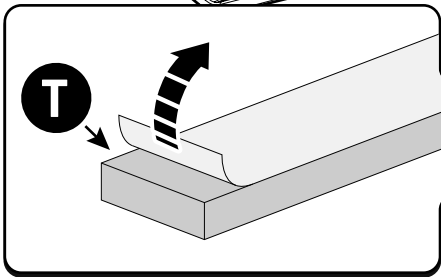

LOCTITE 243

x2

13mm 10Nm

U+V

T

U+V

 Reset

Steps	Page	Done by
Mounting rubber cross	8	
Mounting gliding rail in canister	15	
Holes for drain	23-25	
Width + Cross measurement	35	
Tightening the clamp screw	37	
Mounting drain	46	