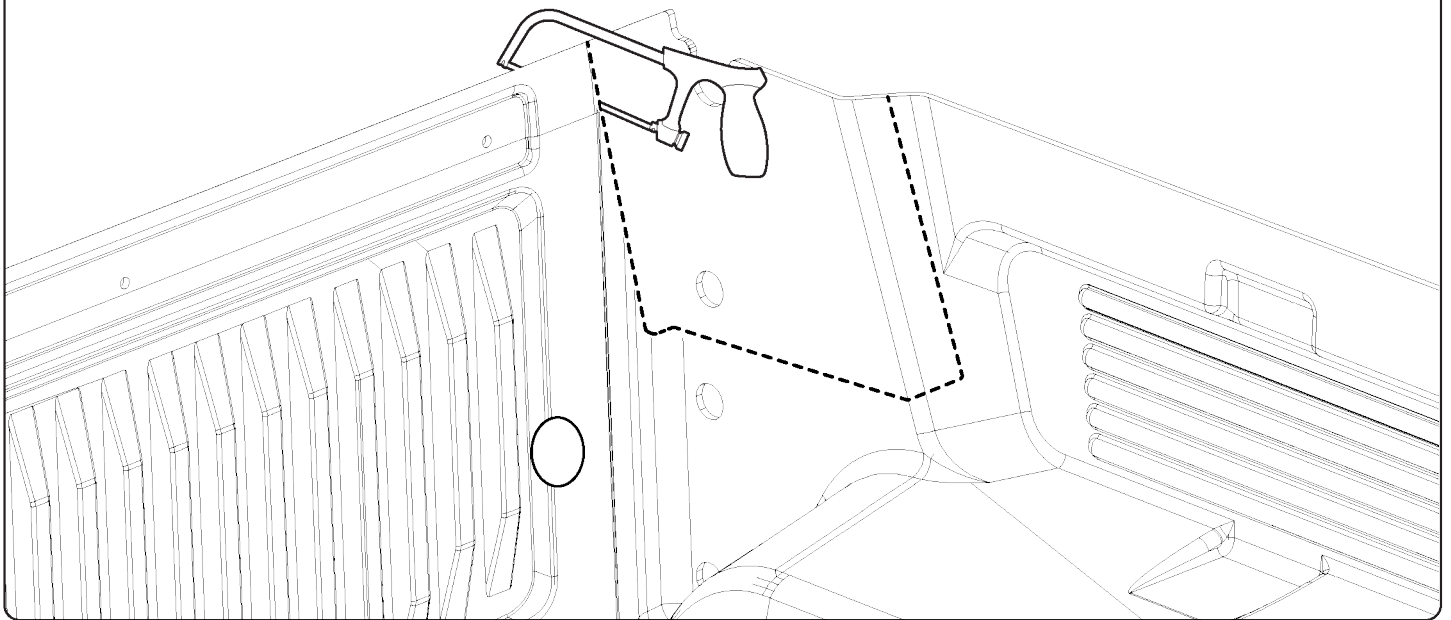

X: 660mm Y: 260mm

33

Ø32mm

Ø40mm

Rust Protection

34

Ø3,5mm

Ø32/40mm

Only to be installed by authorized personnel

X: 660mm Y: 260mm

! ONLY WITH LINER

! ONLY WITH LINER

49

! ONLY WITH LINER

50

x6