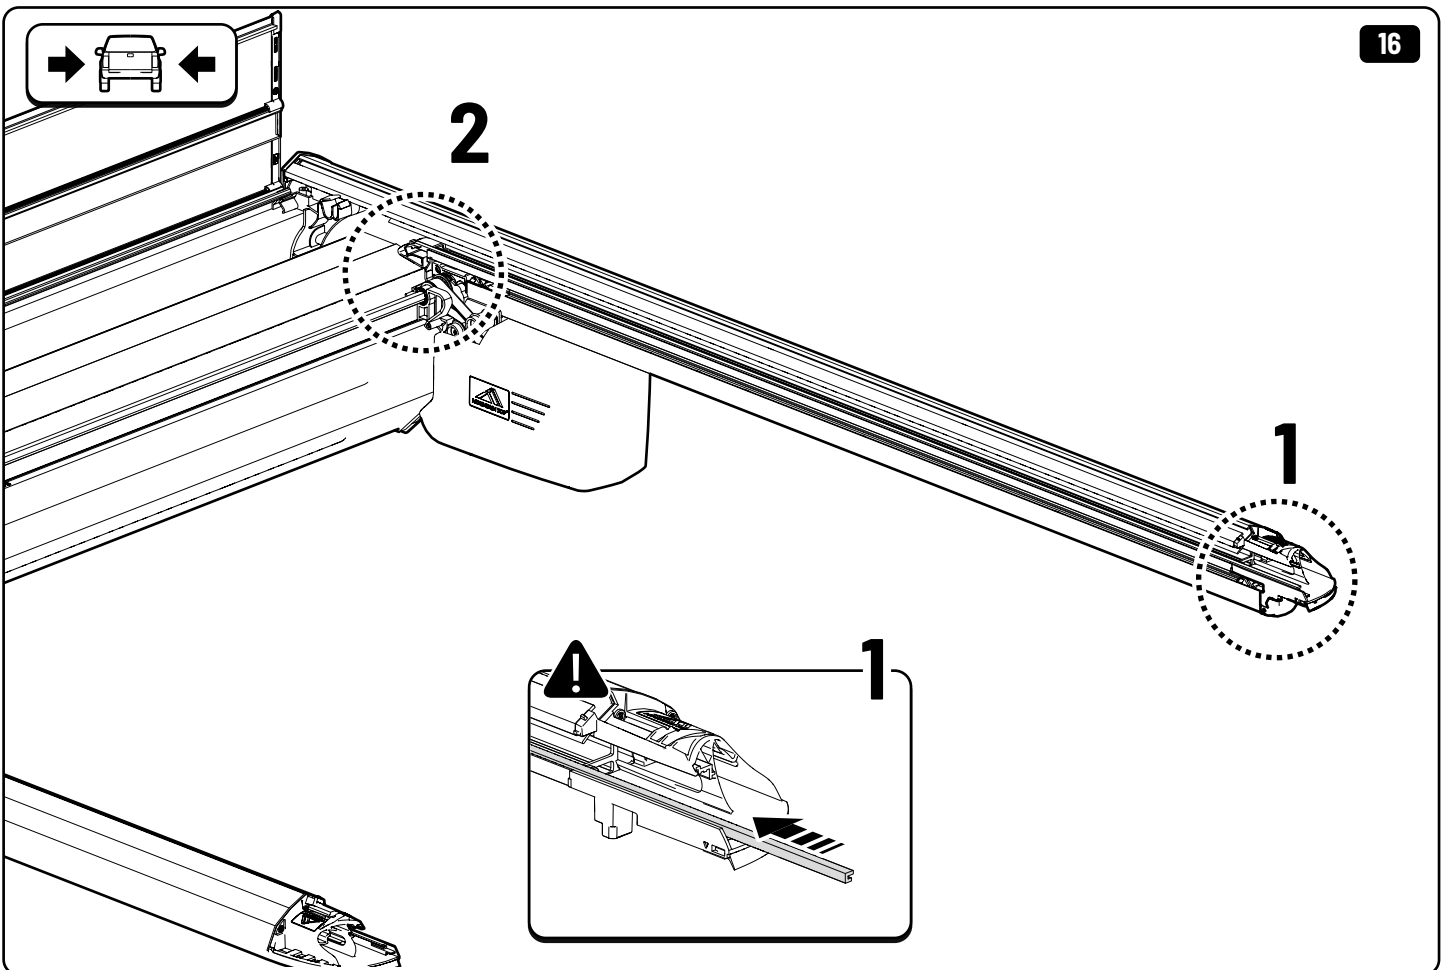

X: 660mm Y: 260mm

33

Ø32mm

Ø40mm

Rust Protection

34

Ø3,5mm

Ø32/40mm