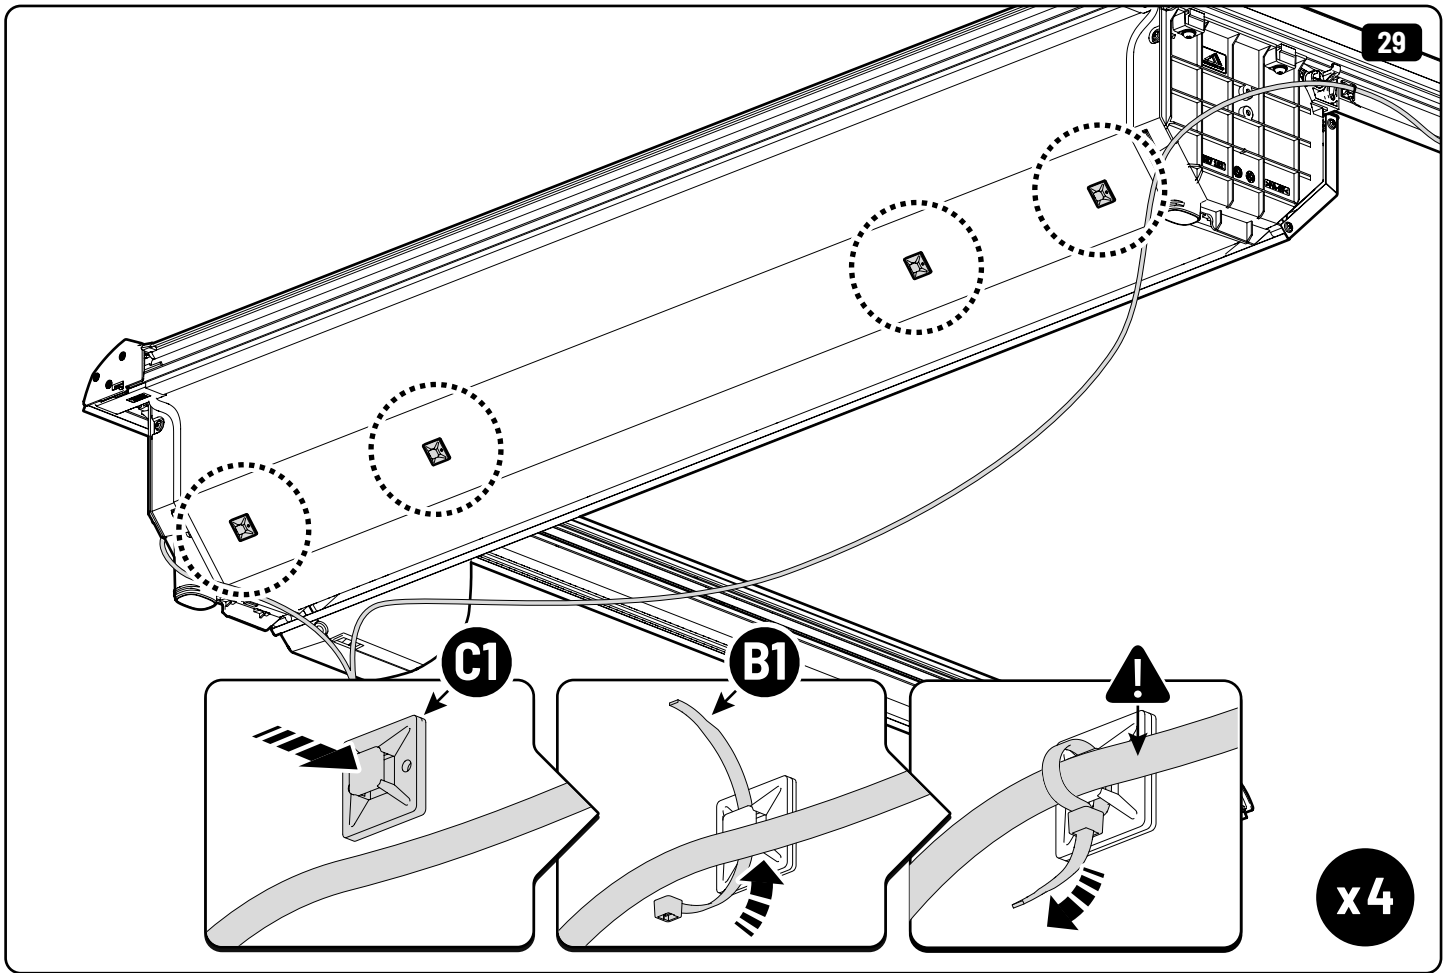

X: 660mm Y: 260mm

33

Ø32mm

Ø40mm

Rust Protection

34

Ø3,5mm

Ø32/40mm