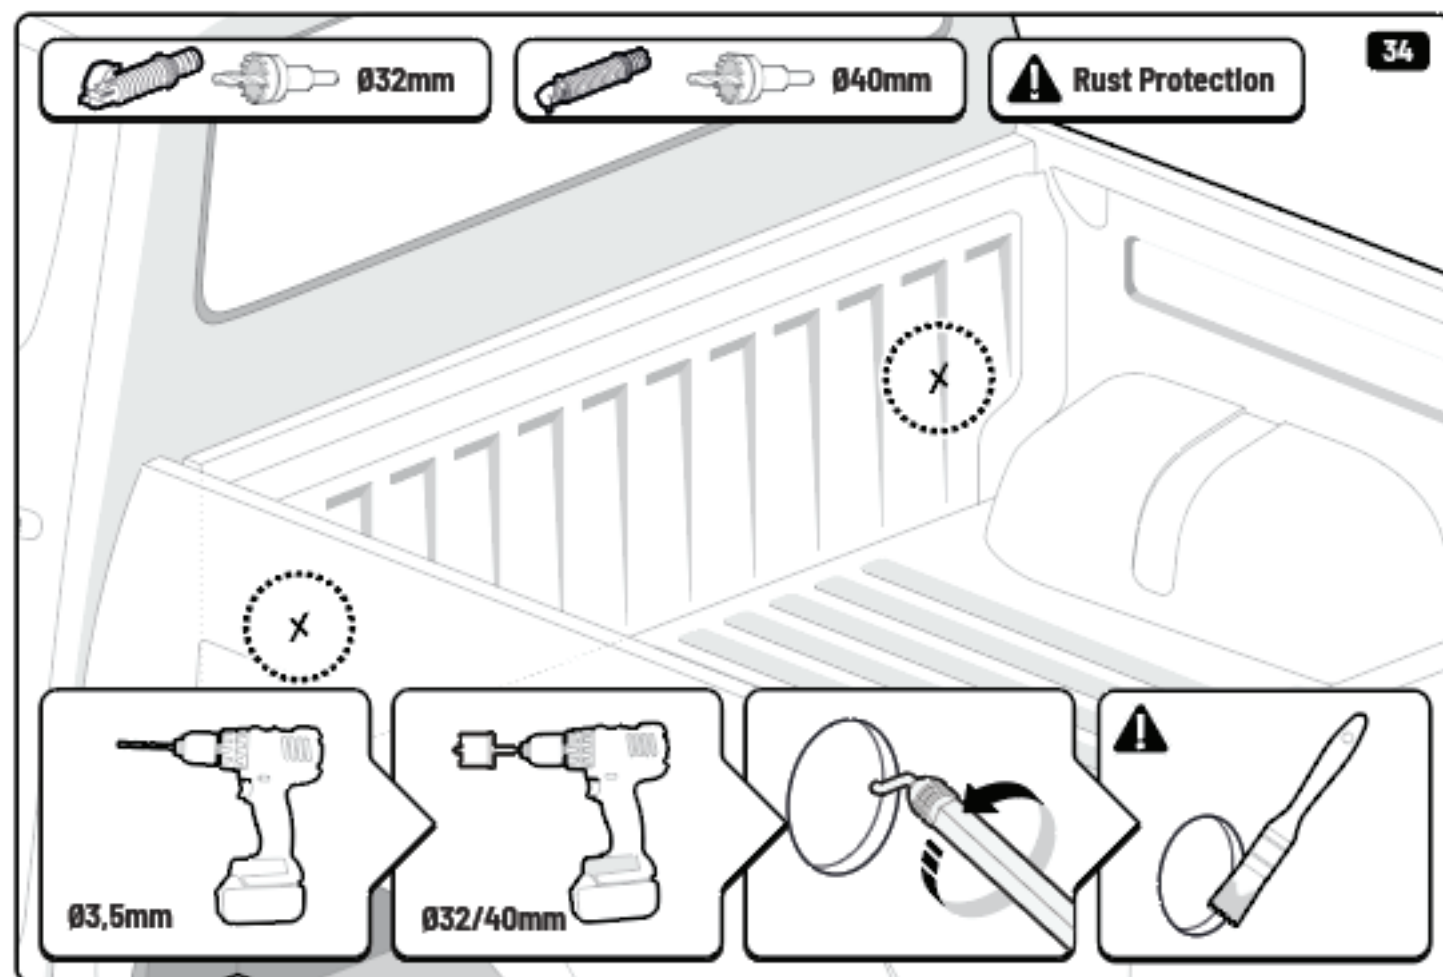

X: 660mm Y: 260mm

33

Ø32mm

Ø40mm

Rust Protection

34

Ø3,5mm

Ø32/40mm

Only to be installed by authorized personnel

X: 660mm Y: 260mm

! ONLY WITH LINER

! ONLY WITH LINER

49

! ONLY WITH LINER

50

x6