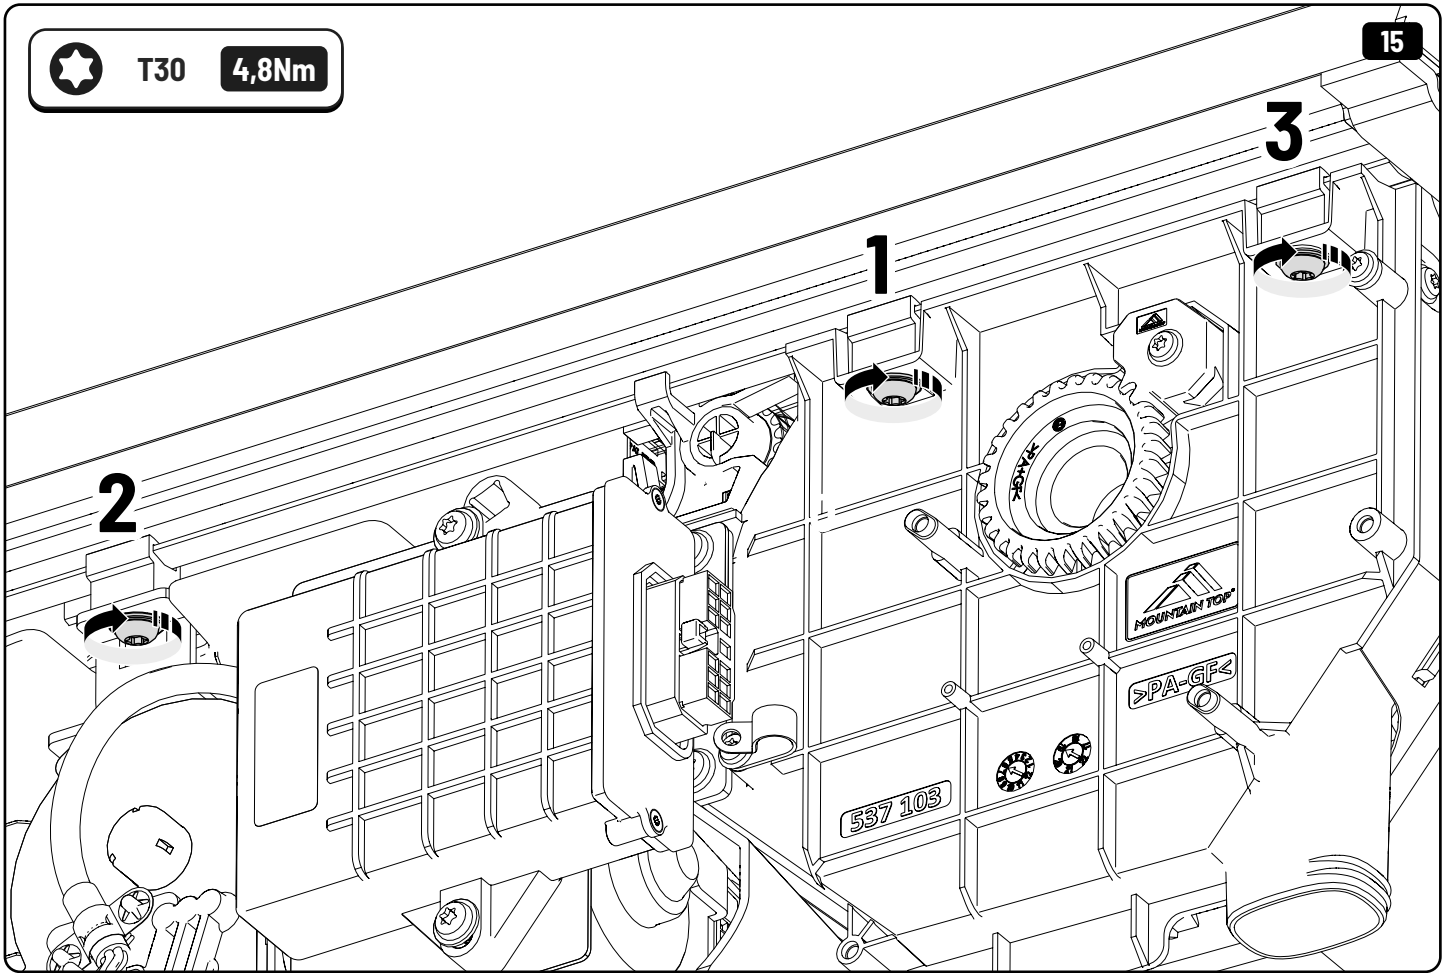

X: 660mm Y: 260mm

33

Ø32mm

Ø40mm

Rust Protection

34

Ø3,5mm

Ø32/40mm