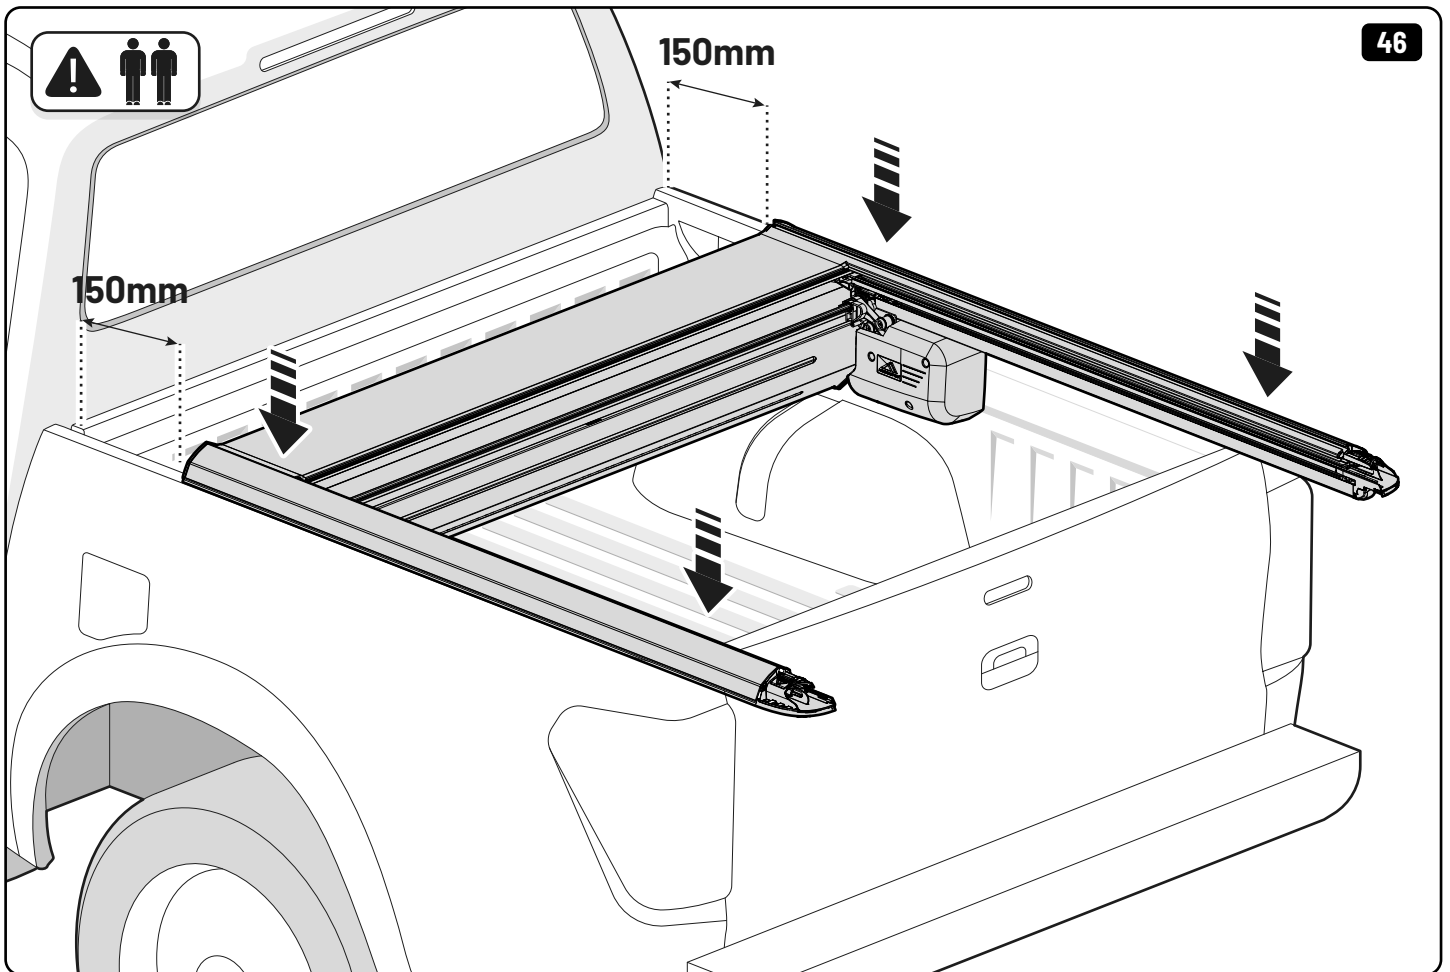

X: 660mm Y: 260mm

33

Ø32mm

Ø40mm

Rust Protection

34

Ø3,5mm

Ø32/40mm

Only to be installed by authorized personnel

X: 660mm Y: 260mm

! ONLY WITH LINER

! ONLY WITH LINER

49

! ONLY WITH LINER

50

x6