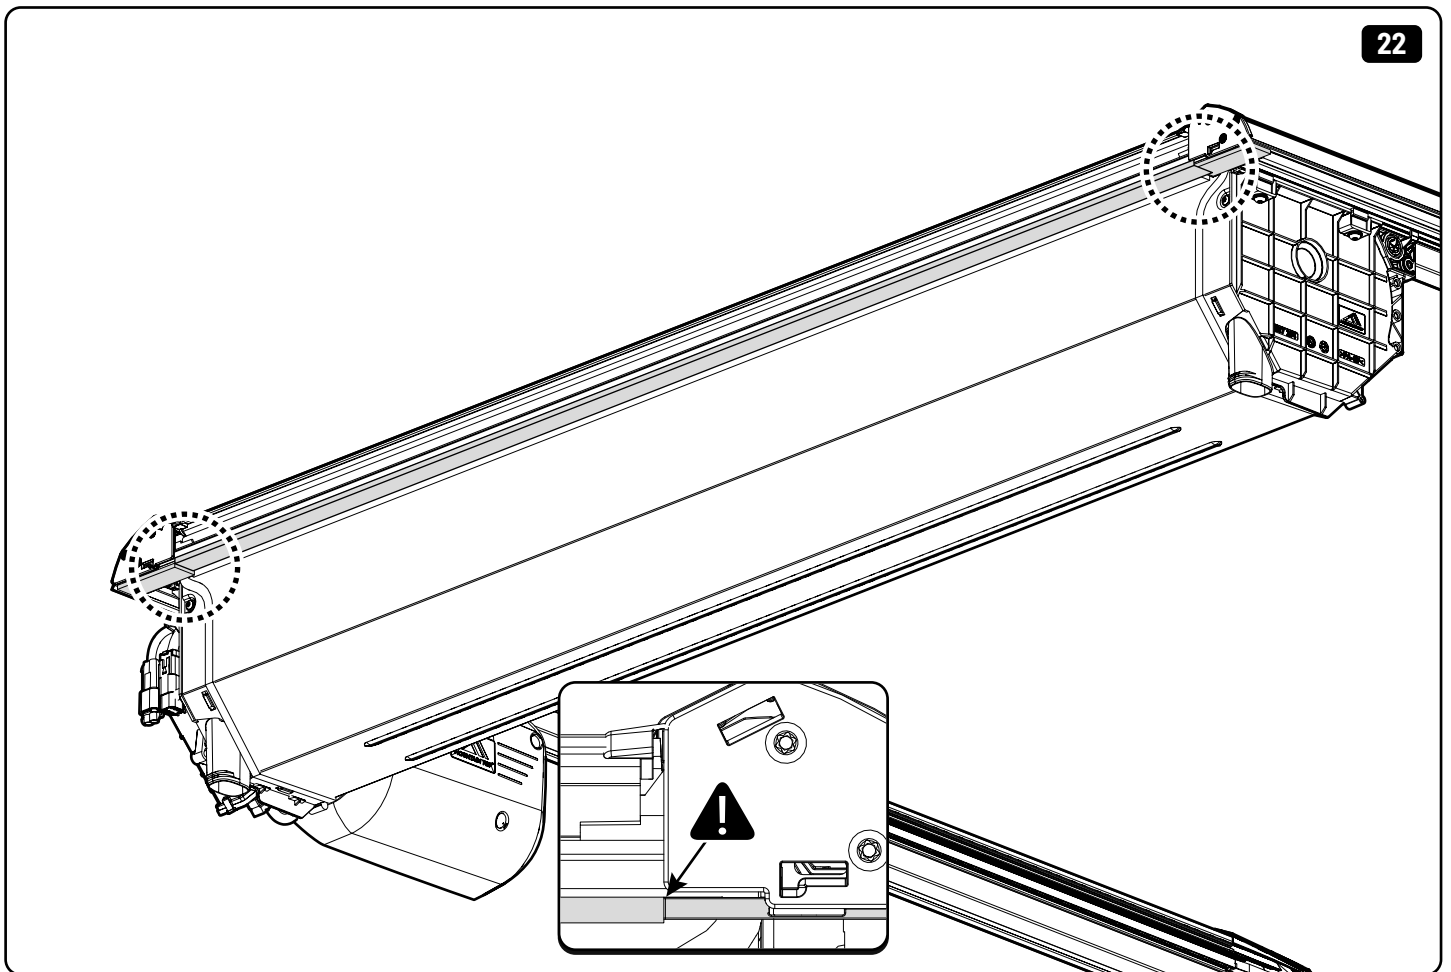

X: 660mm Y: 260mm

33

Ø32mm

Ø40mm

Rust Protection

34

Ø3,5mm

Ø32/40mm