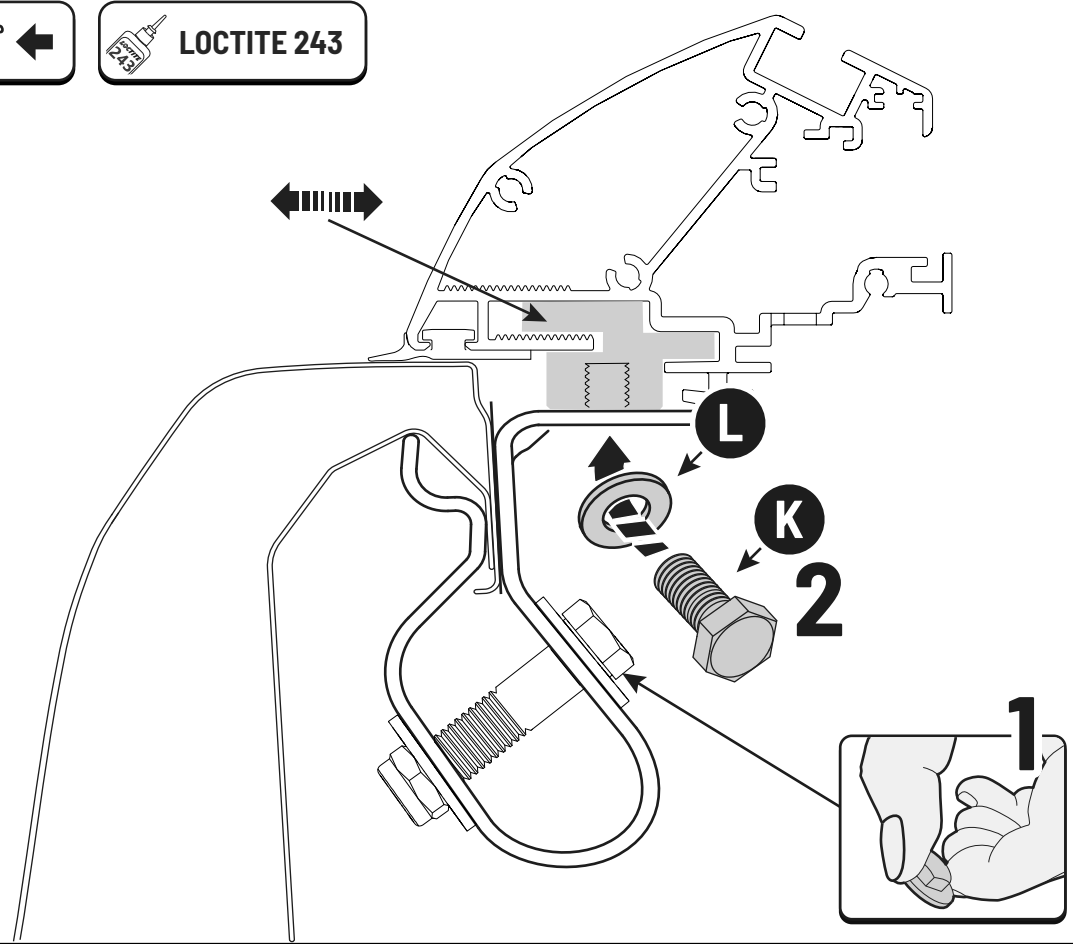

X: 660mm Y: 260mm

33

Ø32mm

Ø40mm

Rust Protection

34

Ø3,5mm

Ø32/40mm

Only to be installed by authorized personnel

X: 660mm Y: 260mm

! ONLY WITH LINER

! ONLY WITH LINER

49

! ONLY WITH LINER

50

x6

LOCTITE 243

x2

13mm 10Nm

U+V

T

U+V

 Reset

Steps	Page	Done by
Mounting rubber cross	8	
Mounting gliding rail in canister	15	
Holes for drain	23-25	
Width + Cross measurement	35	
Tightening the clamp screw	37	
Mounting drain	46	

Customer Service +45 4810 2950 (08:00 - 16:00 CET)
Support info@mountaintop.dk
Website www.mountaintop.dk
Address Pedersholmparken 10, 3600 Frederikssund, Denmark

Part number(s)	Model / Year	Cab type (s)	Installation time	Weight
EVOe LDV90 AB02	LDV T-60 2019 ->	Double Cab	2 hour (s)	43 kg