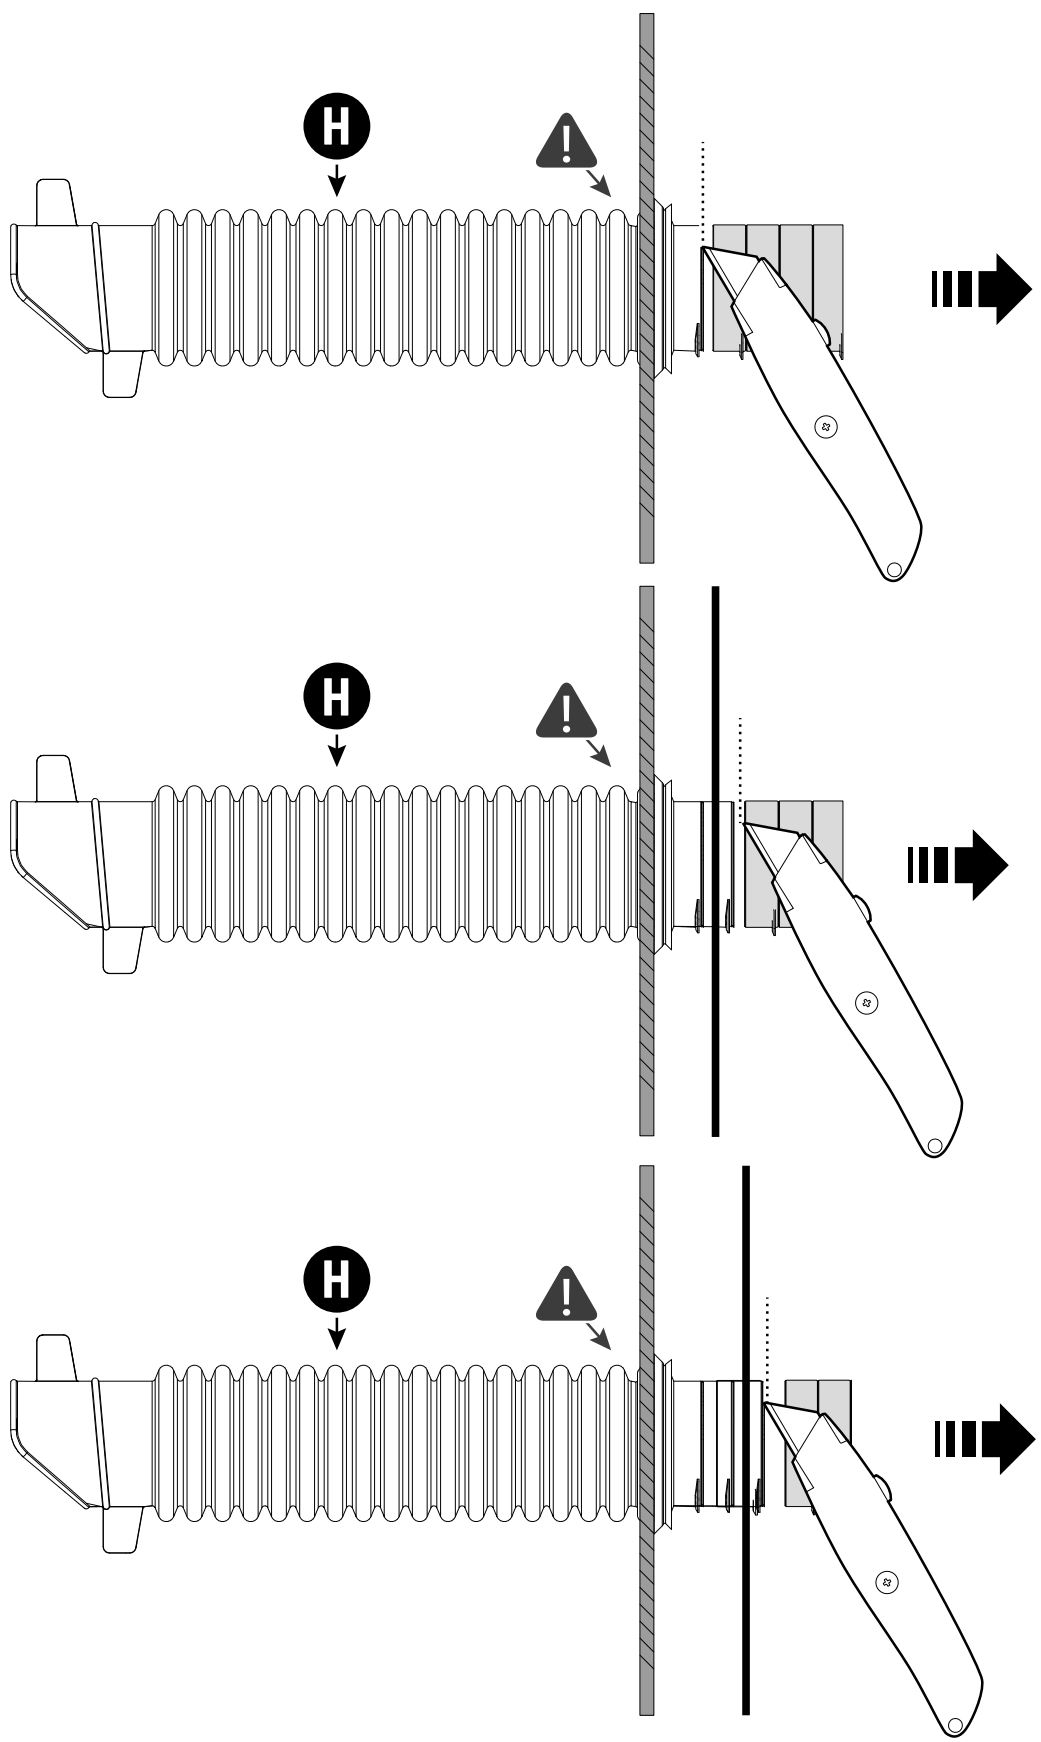

X: 660mm Y: 260mm

33

Ø32mm

Ø40mm

Rust Protection

34

Ø3,5mm

Ø32/40mm

LOCTITE 243

x2

13mm 10Nm

U+V

T

U+V

 Reset

Steps	Page	Done by
Mounting rubber cross	8	
Mounting gliding rail in canister	15	
Holes for drain	23-25	
Width + Cross measurement	35	
Tightening the clamp screw	37	
Mounting drain	46	