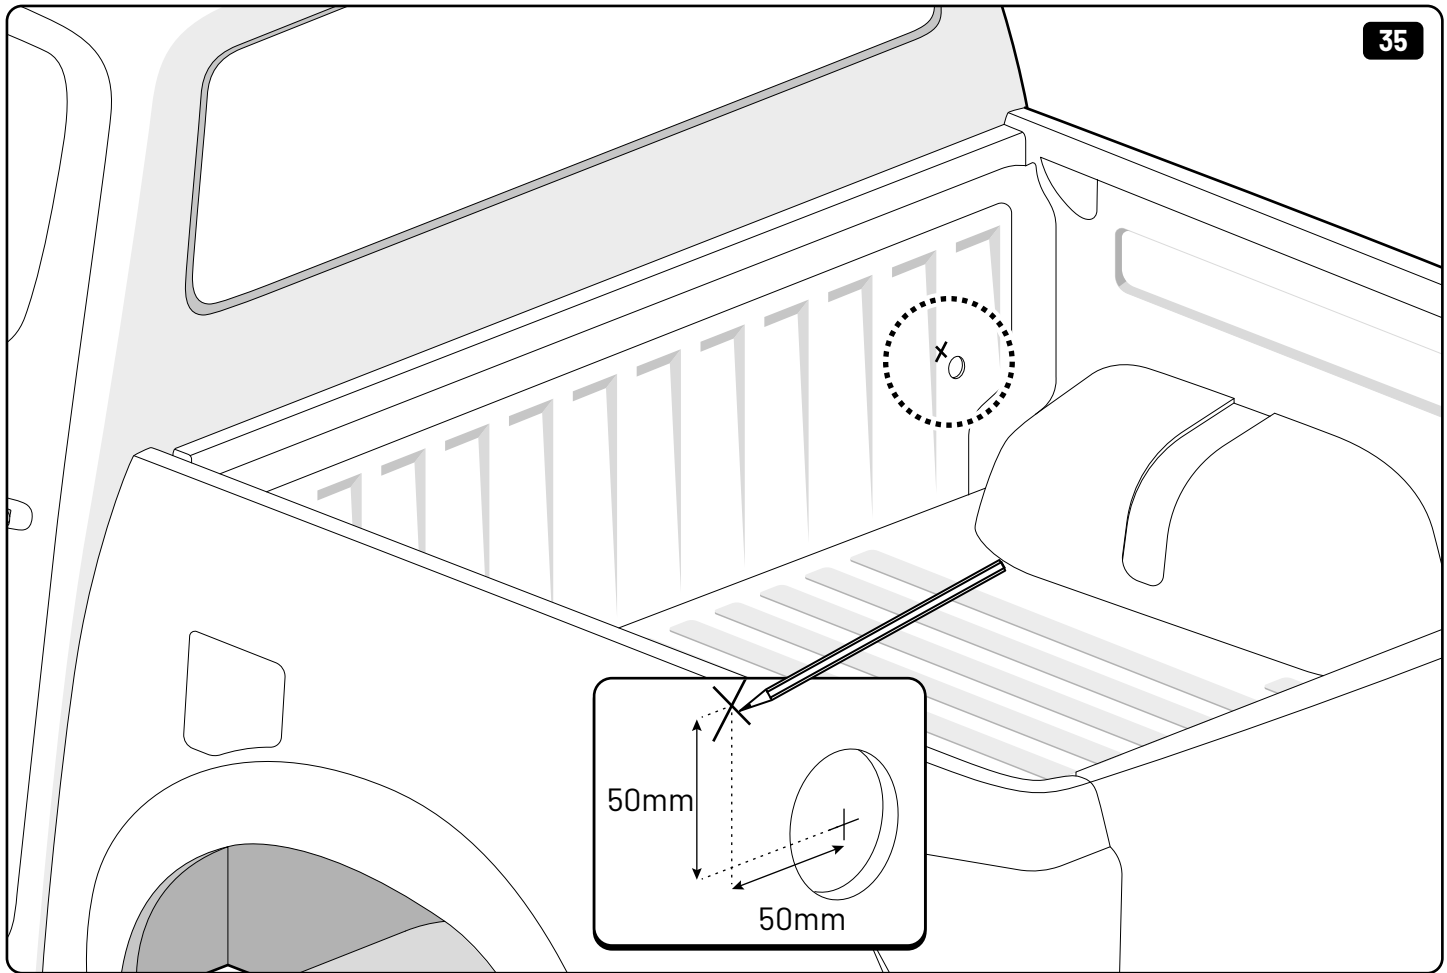

X: 660mm Y: 260mm

33

Ø32mm

Ø40mm

Rust Protection

34

Ø3,5mm

Ø32/40mm

Only to be installed by authorized personnel

X: 660mm Y: 260mm

! ONLY WITH LINER

! ONLY WITH LINER

49

! ONLY WITH LINER

50

x6