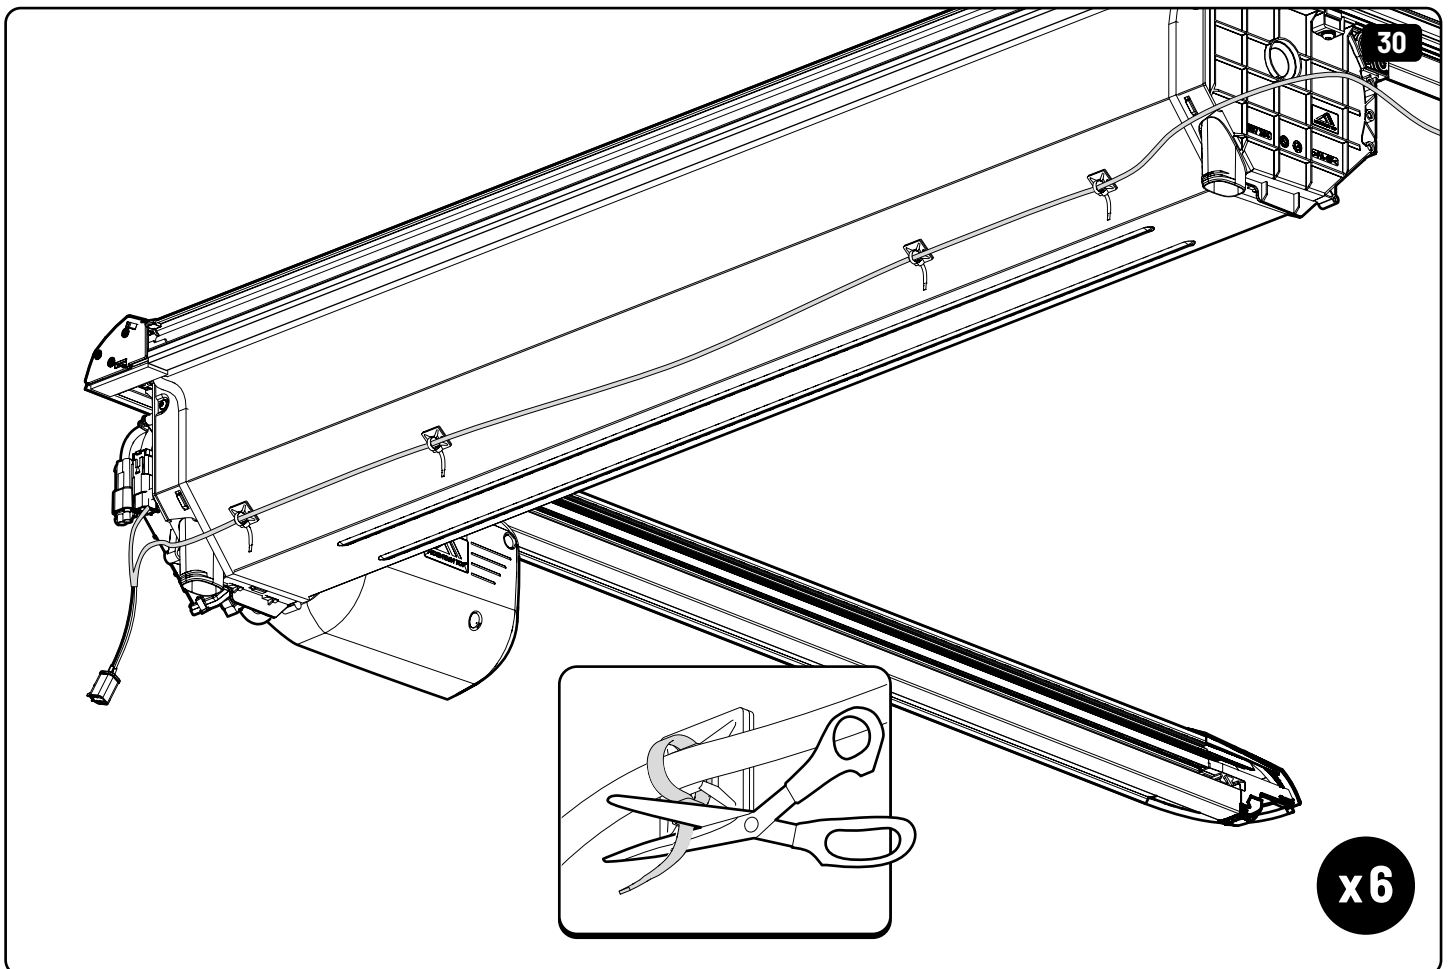

X: 660mm Y: 260mm

33

Ø32mm

Ø40mm

Rust Protection

34

Ø3,5mm

Ø32/40mm