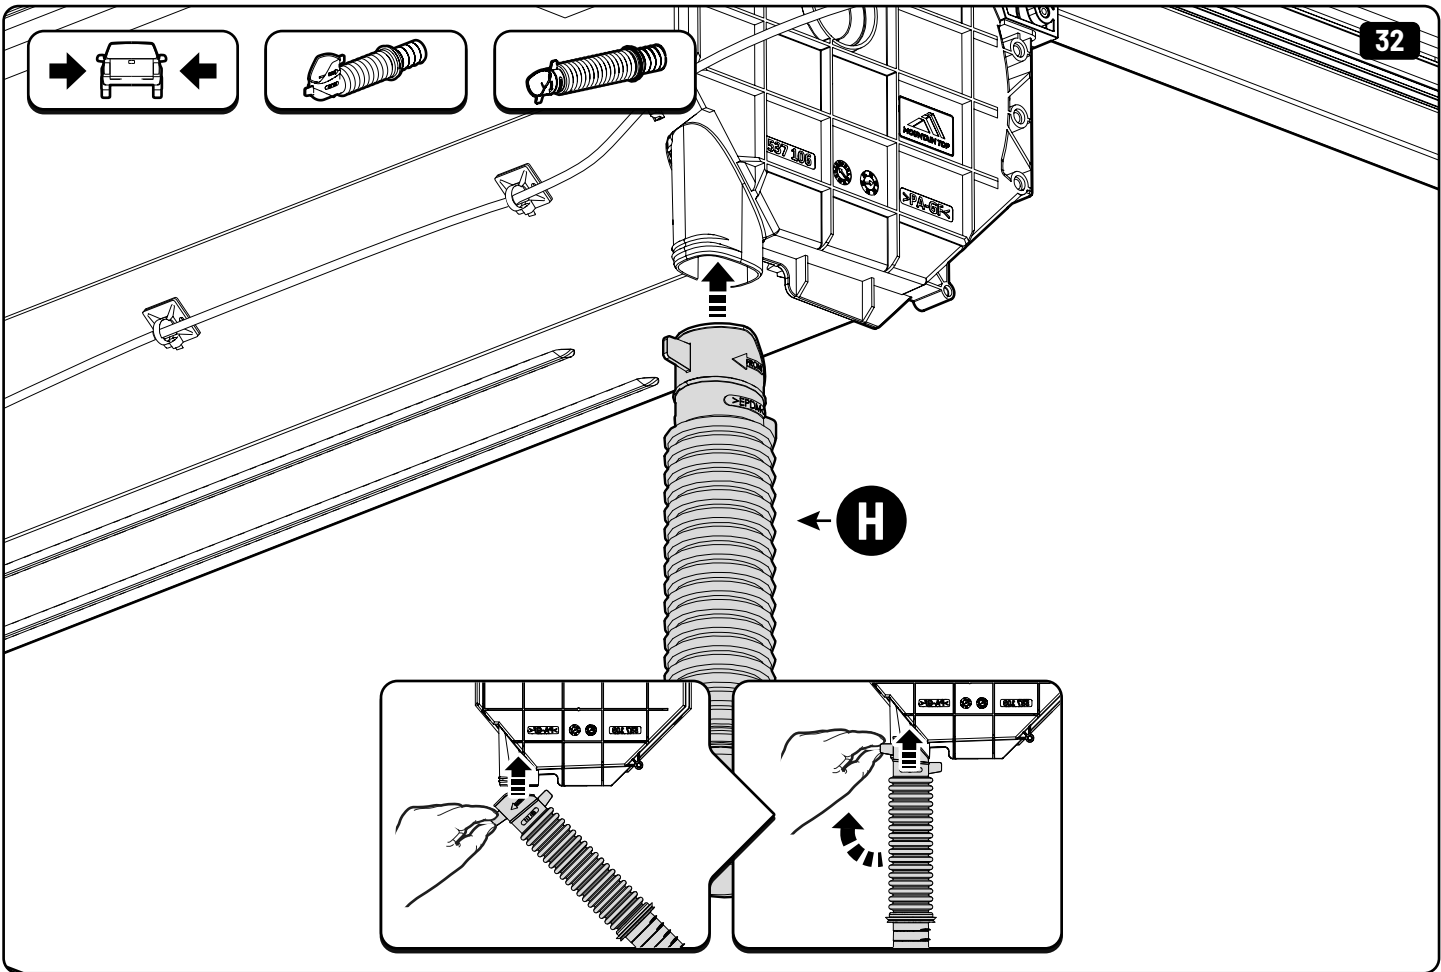

X: 660mm Y: 260mm

33

Ø32mm

Ø40mm

Rust Protection

34

Ø3,5mm

Ø32/40mm