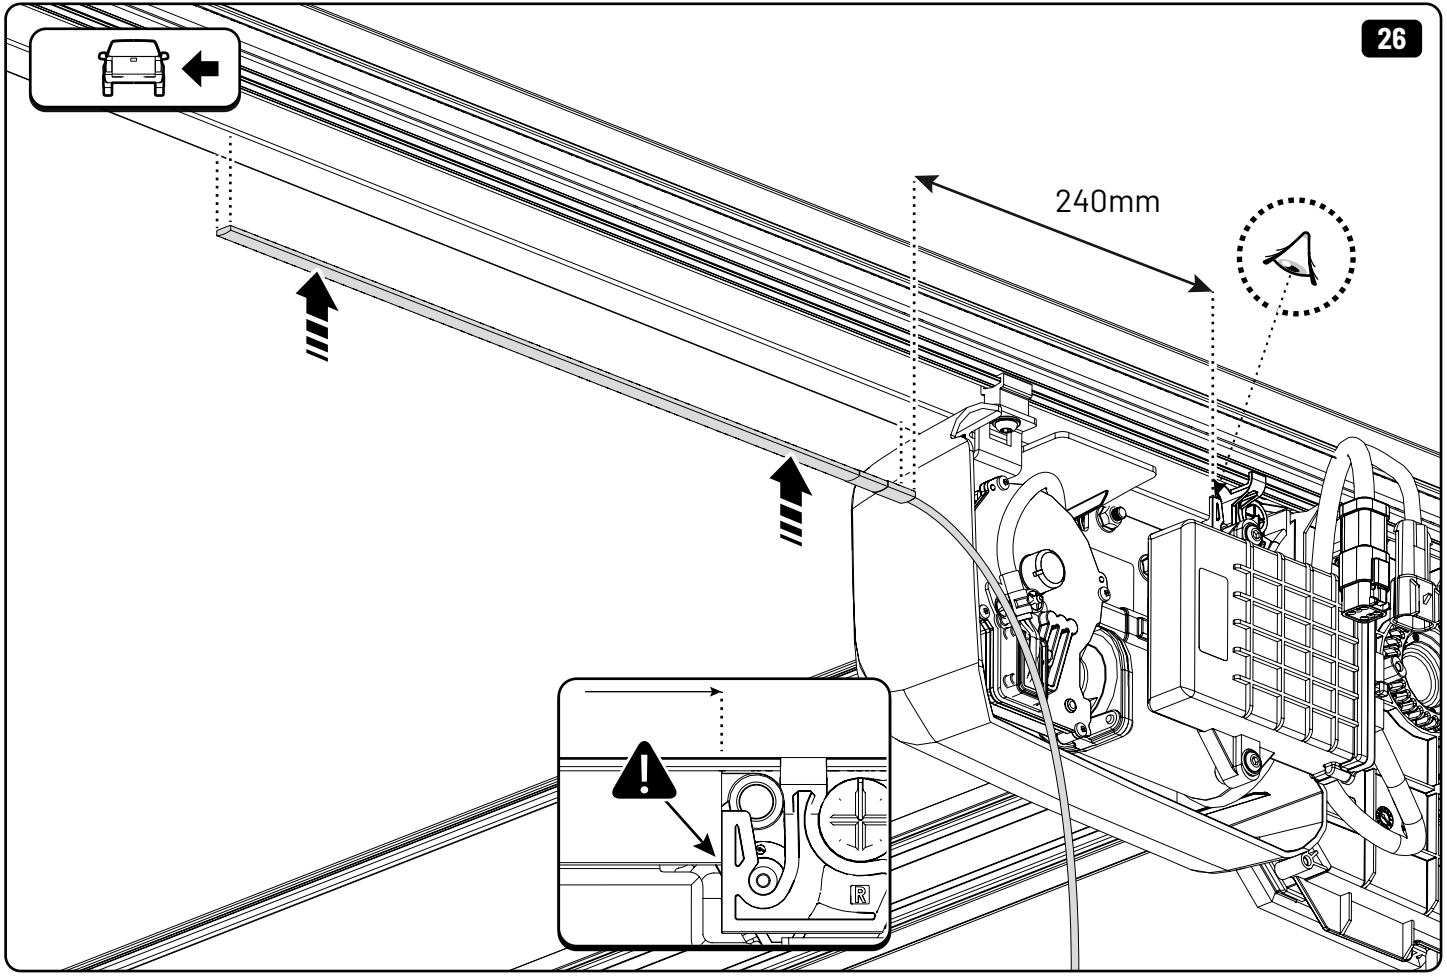

X: 660mm Y: 260mm

33

Ø32mm

Ø40mm

Rust Protection

34

Ø3,5mm

Ø32/40mm

Only to be installed by authorized personnel

X: 660mm Y: 260mm

! ONLY WITH LINER

! ONLY WITH LINER

49

! ONLY WITH LINER

50

x6